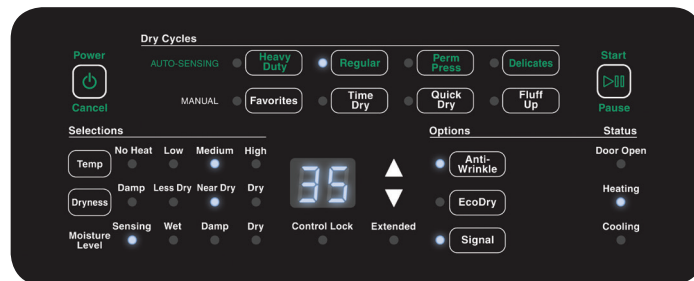

ADEE9BSS ELEC & ADGE9BSS GAS PLATINUM

Model Numbers	ADEE9BSS Platinum (Electric) ADGE9BSS Platinum (Gas)
Capacity	9 kg
Quiet, Efficient Blower	Yes
Dimensions (H X W X D)	1027 x 683 x 711 mm
Dryer Drum Capacity (Litres)	198 L
Dryer Door Width	525 mm
Dryer Door Hinge	Reversible
Dryer Motor Horsepower	1/3 hp
Available Heat Sources	Electric or Gas (NG or LP)
Electrical Requirements (Voltage/Hz/Ph)	240V / 50 Hz AC / 1 Ph
Dryer Breaker Size	20 (Electric) 10 (Gas) Amps
Gas Consumption Mj	21.1 MJ (Gas)
Temperature Settings	4
Available Cycle	Regular, Perm Press, Delicate, Time Dry, Quick Dry, Fluff up & Programmable favourite cycles

Moisture Sensor	Yes
Shoe Dryer Rack	Optional (part number 512082)
Cabinet	Stainless Steel
Drum	Galvanised Steel
Cycle Indicator Light	Yes
End-Of-Cycle Buzzer	Yes
Automatic Dry Cycles	Yes
Time Drying	Yes
Gas Inlet Connection	3/8 NPT
Heating Element	4000 W (Electric)
Multiple Vent Options	Yes
Exhaust Vent Size	102 mm
Australian Gas Approval	Yes
Lp Conversion Kit	Optional
Shipping Dimensions (H X W X D)	1156 x 737 x 832 mm
Shipping Weight	Electric - 70 kg Gas - 73 kg

FRONT CONTROL DRYER