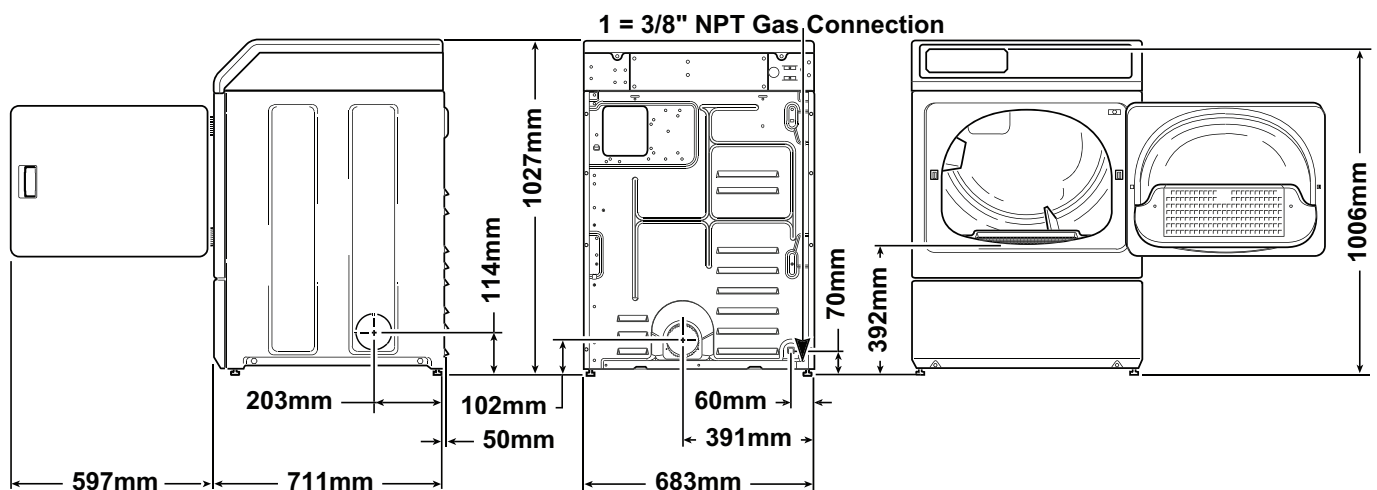

ADEE9BSS ELEC & ADGE9BSS GAS PLATINUM SPEEDQUEEN.COM.AU

ADEE9BSS ELEC & ADGE9BSS GAS PLATINUM

Model Numbers	ADEE9BSS Platinum (Electric) ADGE9BSS Platinum (Gas)
Capacity	9 kg
Quiet, Efficient Blower	Yes
Dimensions (H X W X D)	1027 x 683 x 711 mm
Dryer Drum Capacity (Litres)	198 L
Dryer Door Width	525 mm
Dryer Door Hinge	Reversible
Dryer Motor Horsepower	1/3 hp
Available Heat Sources	Electric or Gas (NG or LP)
Electrical Requirements (Voltage/Hz/Ph)	240V / 50 Hz AC / 1 Ph
Dryer Breaker Size	20 (Electric) 10 (Gas) Amps
Gas Consumption Mj	21.1 MJ (Gas)
Temperature Settings	4
Available Cycle	Regular, Perm Press, Delicate, Time Dry, Quick Dry, Fluff up & Programmable favourite cycles

Moisture Sensor	Yes
Shoe Dryer Rack	Optional (part number 512082)
Cabinet	Stainless Steel
Drum	Galvanised Steel
Cycle Indicator Light	Yes
End-Of-Cycle Buzzer	Yes
Automatic Dry Cycles	Yes
Time Drying	Yes
Gas Inlet Connection	3/8 NPT
Heating Element	4000 W (Electric)
Multiple Vent Options	Yes
Exhaust Vent Size	102 mm
Australian Gas Approval	Yes
Lp Conversion Kit	Optional
Shipping Dimensions (H X W X D)	1156 x 737 x 832 mm
Shipping Weight	Electric - 70 kg Gas - 73 kg